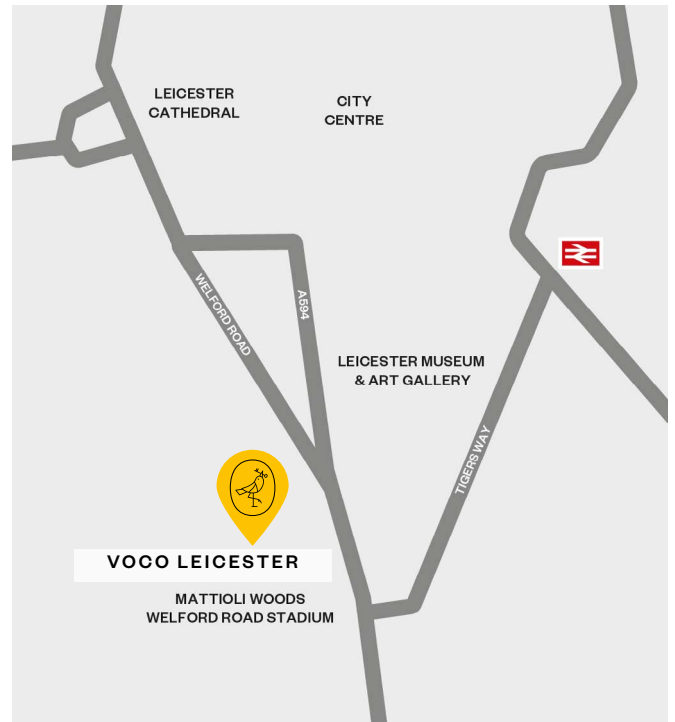

THE DEN

Boardroom - 12

A more sustainable future

"Step by step" is our mantra for sustainability. It's characterised by two pillars: a commitment to innovation and sustainability; and a belief that small steps collectively make a big difference.

Adopting large-format bathroom amenities reduces plastic waste.

Using biodegradable takeaway coffee cups reduces our impact on the environment when they are correctly composted.

Our bathroom amenities use plant-based ingredients whose sourcing does not negatively impact their ecosystem.

Aerated shower heads can help reduce water consumption compared to a standard shower head.

The filling of our indulgent bedding is made from 100% recycled materials.

Finding us

TRAVEL BY RAIL

Nearest mainline train station, London Road Railway Station is only a 15 minute walk to the hotel.

TRAVEL BY ROAD

5 miles to / from M1 | Birmingham, 42 miles
Leeds, 102 miles | London, 101 miles
Limited parking available on-site

TRAVEL BY AIR

East Midlands Airport (EMA), 20 miles